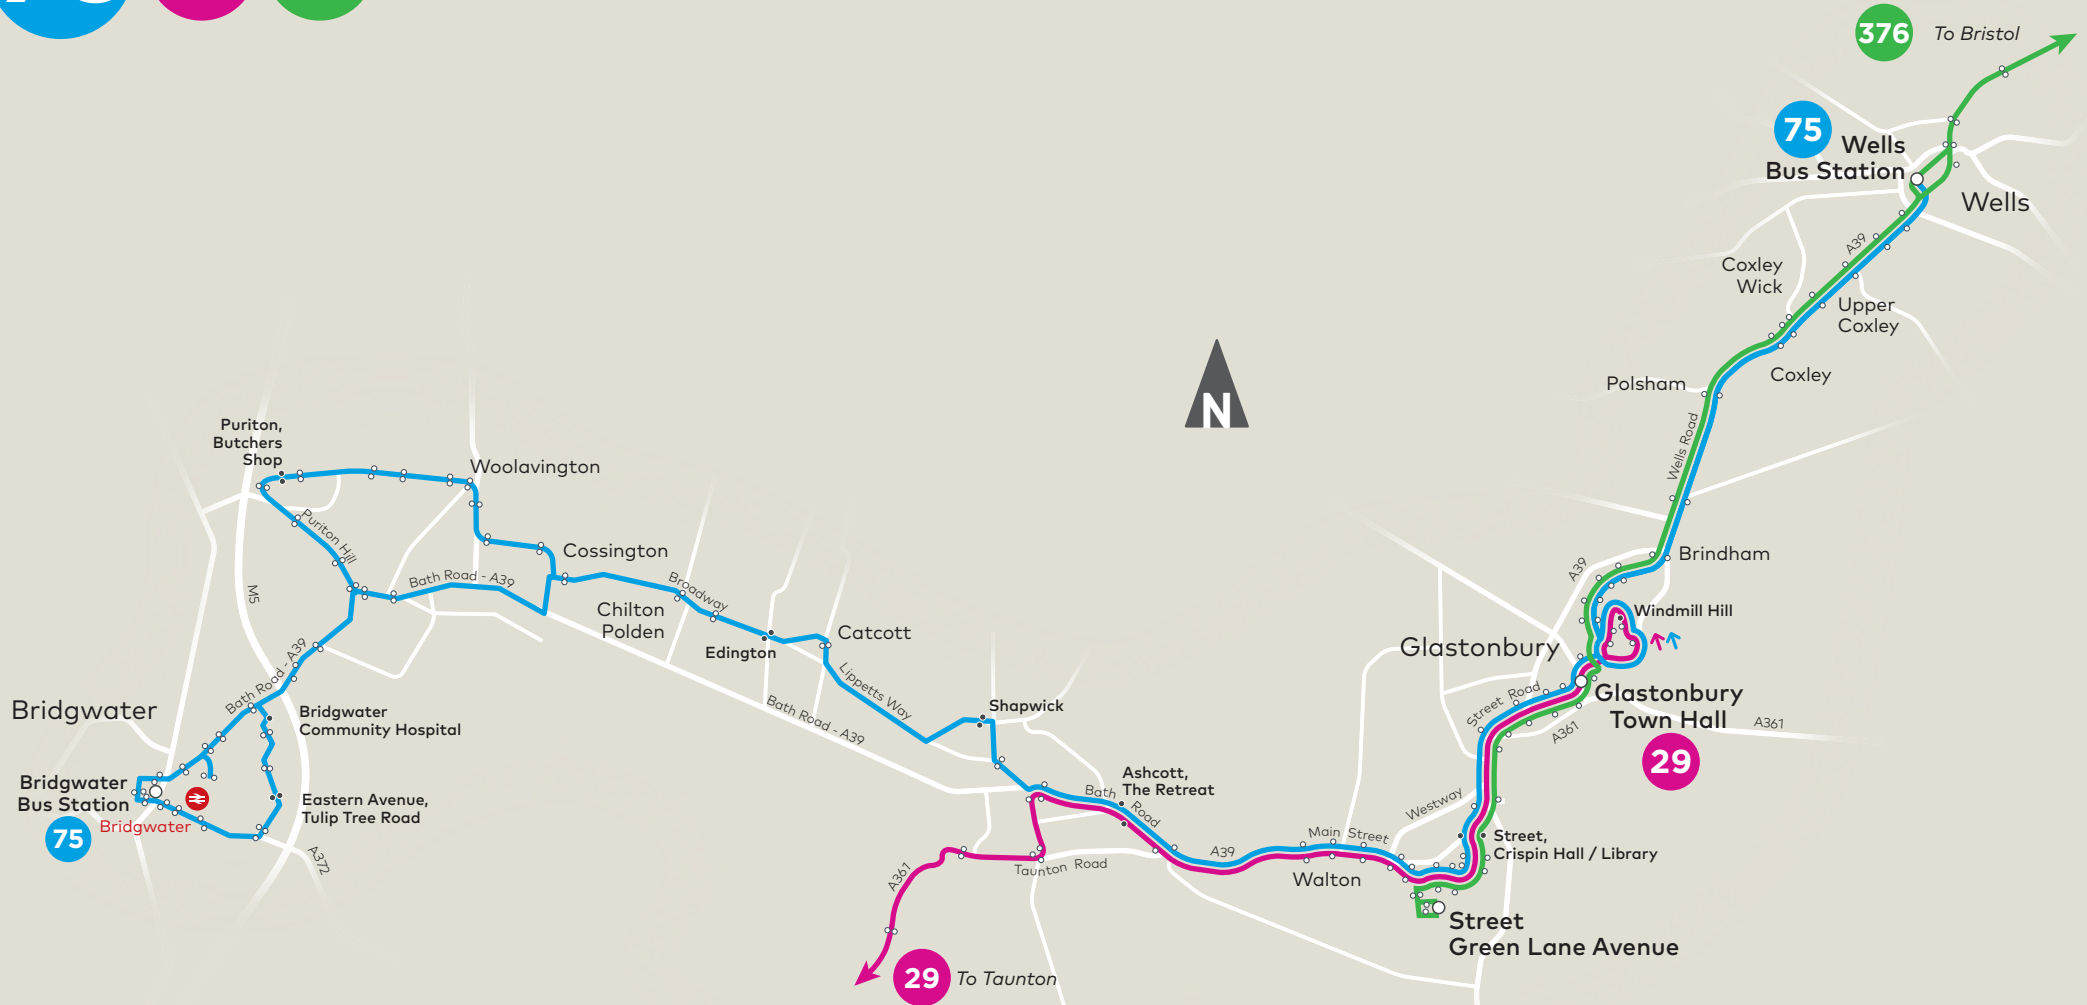

**Sundays and Public Holidays - No Service**

75

**Bridgwater - Wells**

via Puriton, Edington and Street

**Monday to Friday (except Public Holidays)**

Service Number	SCD	BCH	BCD	75				BCH	BCD
	75	75	75	75	75	75	75	75	
<b>Bridgwater Bus Station</b>	0730	0830	0845	1030	1230	1430	1630	1635	
Bridgwater College	—	—	—	—	—	—	—	1640	
Eastern Avenue, Tulip Tree Road	—	0838	—	1038	1238	1438	1638	—	
Bridgwater Community Hospital	0736	0841	—	1041	1241	1441	1641	—	
Puriton, Butchers Shop	0743	0848	—	1048	1248	1448	1648	1648	
Knowle End	0749	0854	—	1054	1254	1454	1654	1654	
Edington	0806	0911	0911	1111	1311	1511	1711	1711	
Shapwick	0812	0917	0917	1117	1317	1517	1717	1717	
Ashcott, The Batch	0817	0922	0922	1122	1322	1522	1722	1722	
Street, Crispin Hall	0829	0934	0934	1134	1334	1534	1734	1734	
Strode College	0834	—	—	—	—	—	—	—	
<b>Glastonbury, Town Hall</b>	0845	0945	0945	1145	1345	1545	1745	1745	
<b>Wells Bus Station</b>	—	—	—	—	—	—	1800	1800	

**Saturday (except Public Holidays)**

Service Number	75	75	75	75	75
<b>Bridgwater Bus Station</b>	0830	1030	1230	1430	1630
Eastern Avenue, Tulip Tree Road	0838	1038	1238	1438	1638
Bridgwater Community Hospital	0841	1041	1241	1441	1641
Puriton, Butchers Shop	0848	1048	1248	1448	1648
Knowle End	0854	1054	1254	1454	1654
Edington	0911	1111	1311	1511	1711
Shapwick	0917	1117	1317	1517	1717
Ashcott, The Batch	0922	1122	1322	1522	1722
Street, Crispin Hall	0934	1134	1334	1534	1734
<b>Glastonbury, Town Hall</b>	0945	1145	1345	1545	1745
<b>Wells Bus Station</b>	—	—	—	—	1800

75 29 376

- 29 bus route
- 75 bus route
- 376 bus route
- ← Direction of travel
- Terminus point
- Timed stop
- Bus stop